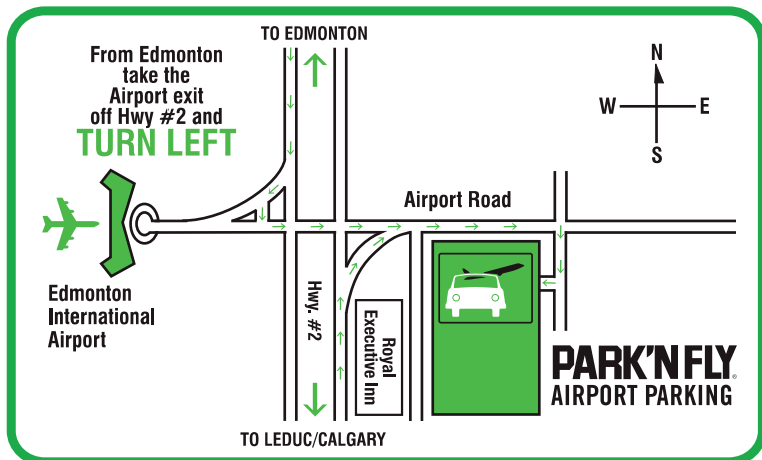

SELF PARK

8410-43 Street, Leduc
Tel: 780-986-9500

DIRECTIONS

- SOUTH:** Hwy 2 to Airport Rd. Turn right (east). Follow Airport Rd. (lot on right).
- EAST:** Hwy 16 to Hwy 21, turn right (south) on Hwy 21 to Airport Rd. then right (West) follow west to 43 Street then turn left (lot on left).
- WEST:** Hwy 16 to the Antony Henday Drive (South) to Hwy 2, follow Hwy 2 to Airport Rd. exit. Turn left (east) onto Airport Rd. and follow east (lot on right).
- NORTH:** Hwy 2 to Airport Rd. exit, turn left (east) onto Airport Rd. (lot on right).