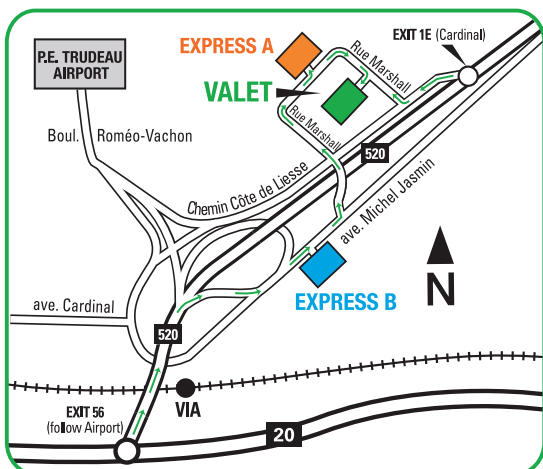

EXPRESS A 700, rue Marshall, Dorval

FROM EAST: 20 W, take EXIT 56, always keep right and continue on Michel-Jasmin, first light turn left on Marshall and take the overpass. • 40W go to 520 W (Côte de Liesse) take EXIT 1E (Cardinal) and first right on Marshall.
FROM WEST: 20 E, take EXIT 56 (same as East).
FROM SOUTH: 15 N to 20 W (same as East).
FROM NORTH: 15 S to 40 W to 520 W (same as East from Côte de Liesse).

EXPRESS B 630, avenue Michel Jasmin, Dorval

FROM EAST: 20 W, take EXIT 56, always keep right and continue on Michel-Jasmin, first entrance after Budget.
FROM WEST: 20 E, take EXIT 56 (same as East).
FROM SOUTH: 15 N to 20 W (same as East).
FROM NORTH: 13 S to 20 W (same as East).

VALET PARKING 12155, chemin Côte-de-Liesse, Dorval

FROM EAST: 20 W, take EXIT 56, always keep right and continue on Michel-Jasmin, first light turn left on Marshall and take the overpass. • 40W go to 520 W (Côte de Liesse) take EXIT 1E (Cardinal) and first right on Marshall.
FROM WEST: 20 E, take EXIT 56 (same as East).
FROM SOUTH: 15 N to 20 W (same as East).
FROM NORTH: 15 S to 40 W to 520 W (same as East from Côte de Liesse).